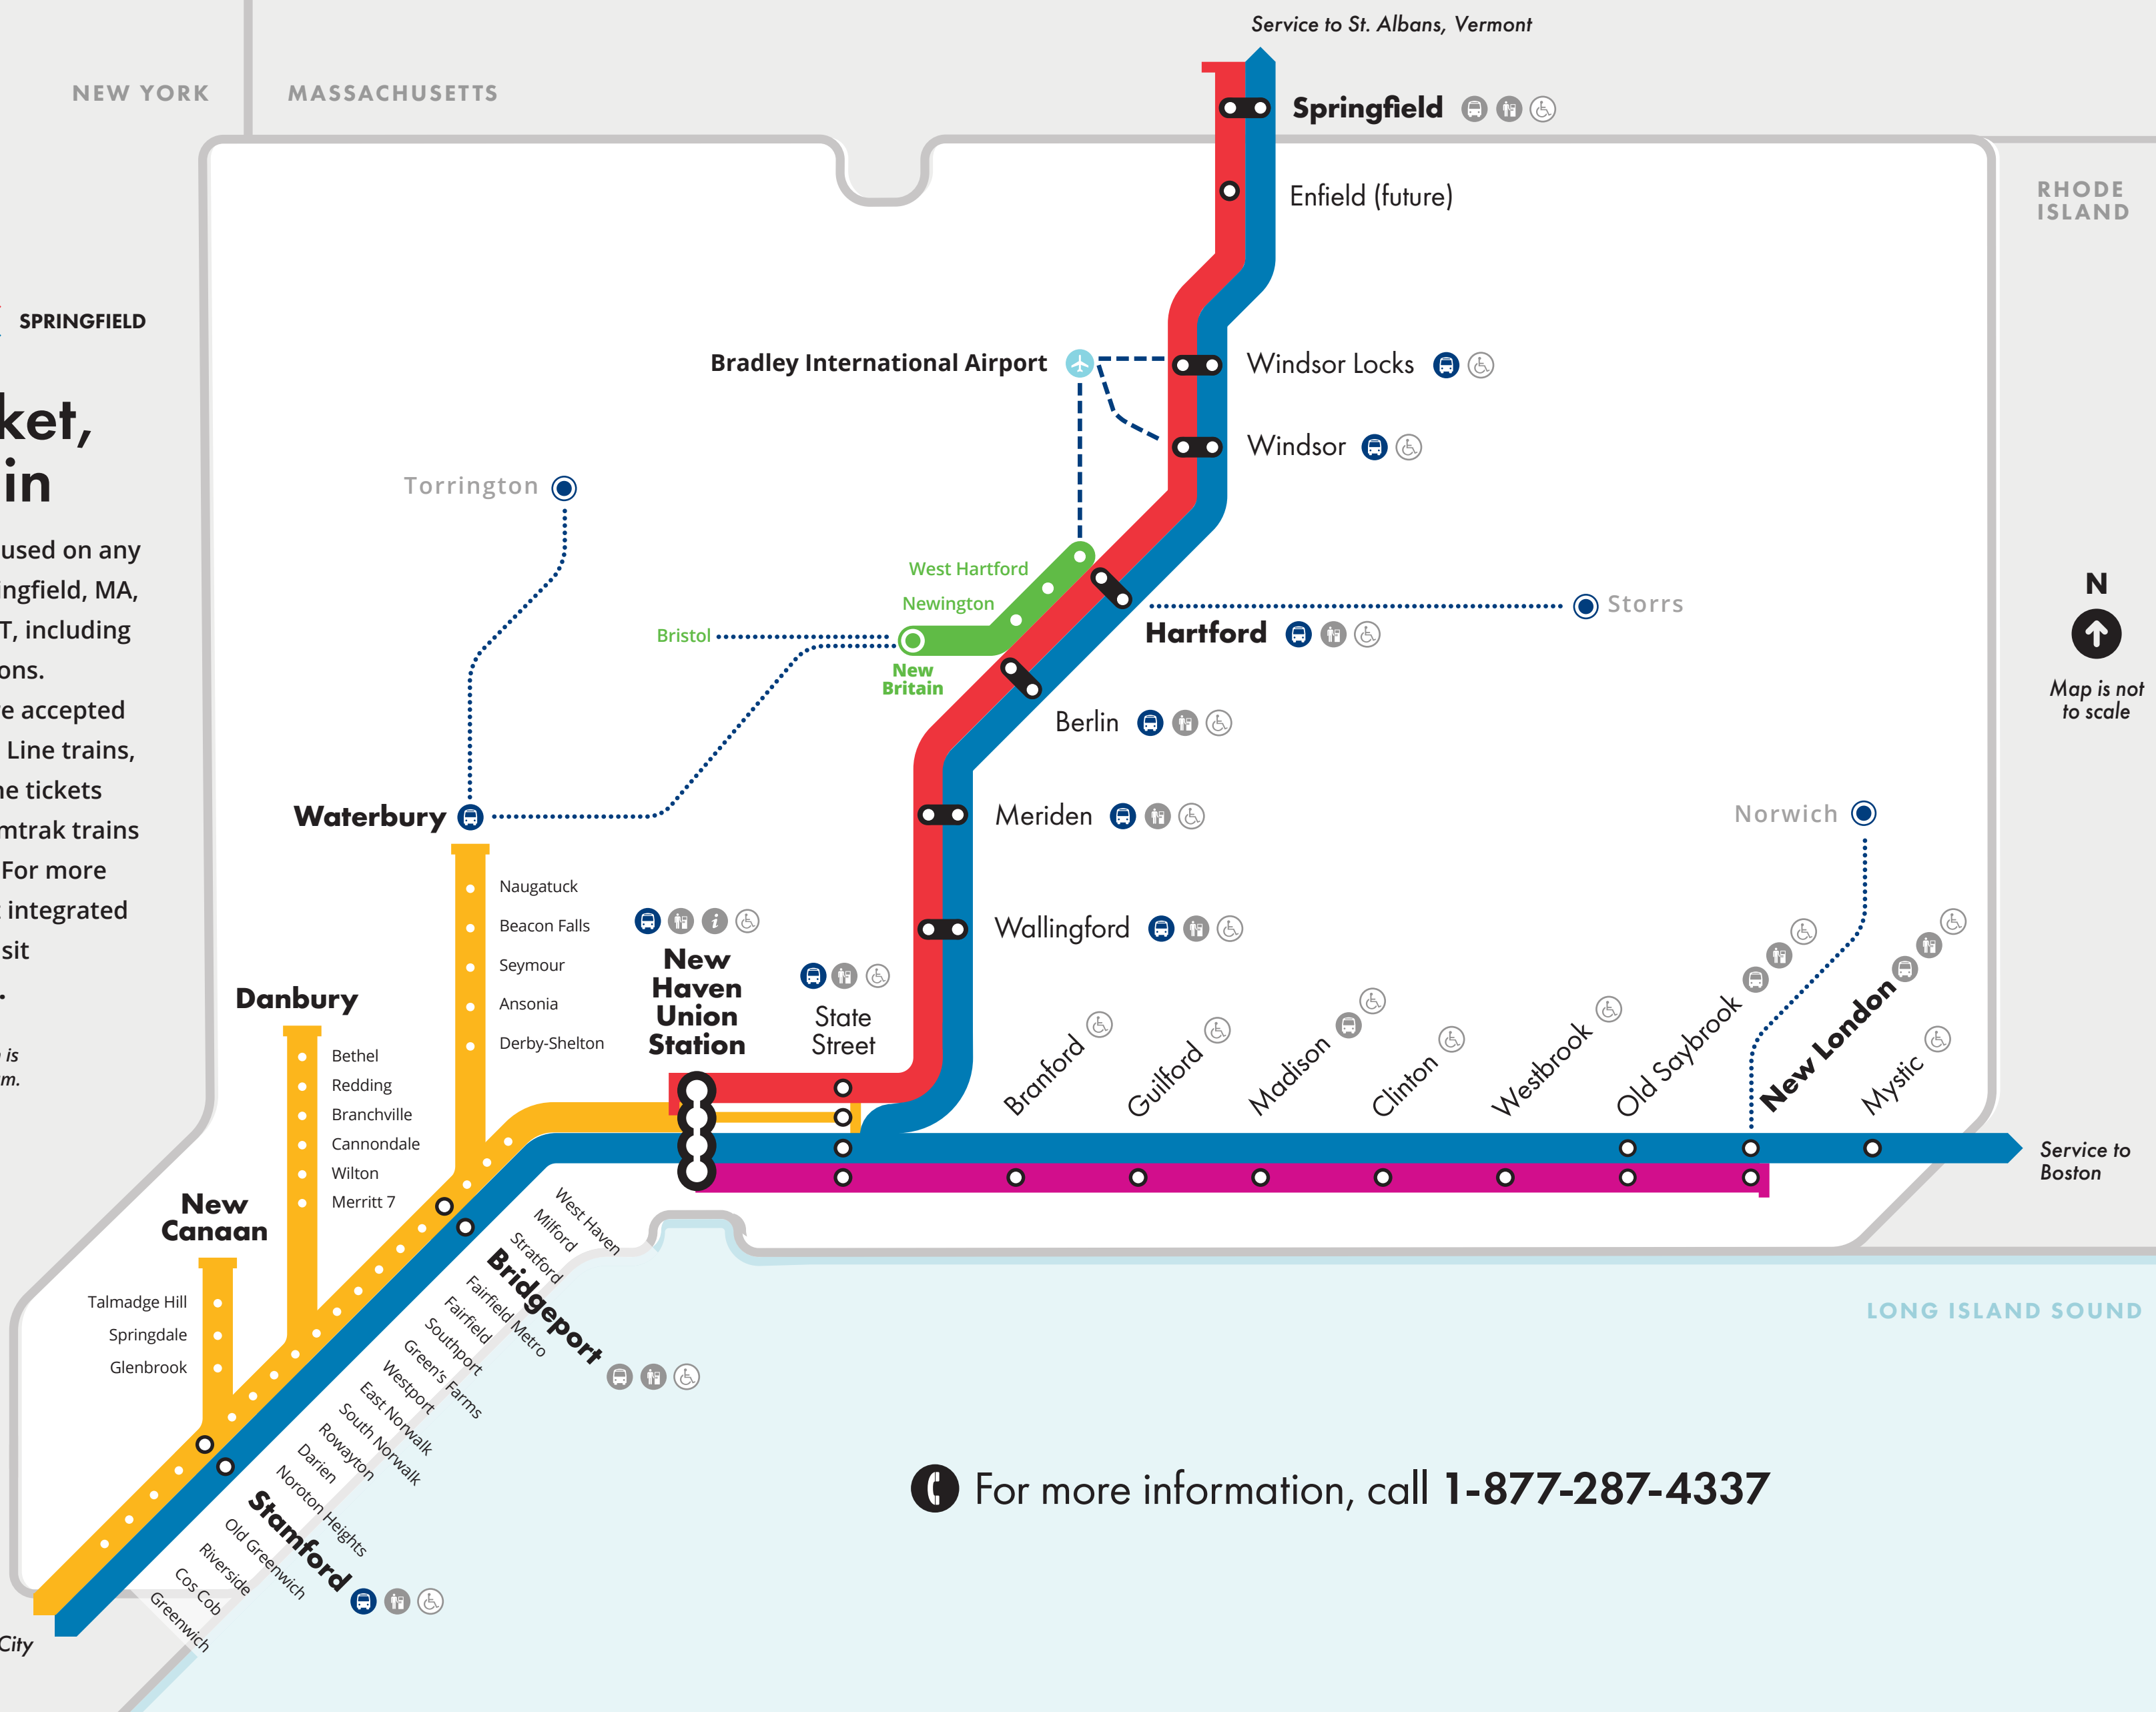

NEW HAVEN SPRINGFIELD

One Ticket, Any Train

Any ticket may be used on any train between Springfield, MA, and New Haven, CT, including intermediate stations. Amtrak* tickets are accepted on CTrail Hartford Line trains, CTrail Hartford Line tickets are accepted on Amtrak trains — it's that simple. For more information about integrated ticketing, please visit hartfordline.com.

*Amtrak's Vermonter train is not included in this program.

For more information, call 1-877-287-4337

Hartford Line

New Haven to Springfield

All Hartford Line stations have parking.

Visit hartfordline.com for more information.

New Haven Line

New Canaan / Danbury / Waterbury

Limited service to State Street

Visit mta.info/mnr for more information.

Shore Line East

New Haven to New London

Visit shorelineeast.com for more information.

Amtrak

Acela Express

Washington D.C. to Boston

Northeast Regional / Vermonter

Washington D.C. to Boston
Springfield to St. Albans, Vermont

Visit amtrak.com for more information.

CTfastrak

Bus Rapid Transit Guideway
Hartford to New Britain

CTtransit connections

Visit cttransit.com for bus route information.

Other transit connections

CTtransit regional connection

CTtransit Bradley Airport connections

Accessible station

Information

Tickets

Transfer station

One Ticket, Any Train